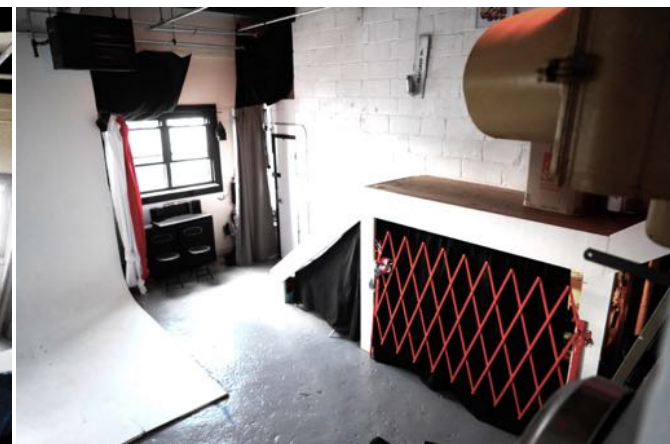

STUDIO

2019

INTRO

WELCOME

Est.2016, Dreamtone is a photography & video production house. We create captivating visuals plus share our studio with local photographers, producers and brands.

CYC_WALL

STUDIO SETTINGS

Inside 1000 sq ft space is a 9'x8'x15' (LxWxH) high cyclorama wall, natural lighting, black out options, heating, AC, workstations, multiple backdrops and surfaces.

PRODUCTION + POST

PHOTO + VIDEO

In addition to providing studio space, we offer photo and video gear rentals, productions, and post-production services.